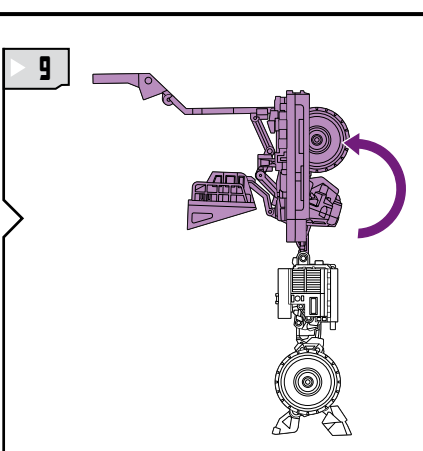

TRANSFORMERS

PAYLOAD

LEVEL: 0 1 2 3 4 5
ADVANCED

DECEPTICON

NOTE: Some parts are made to detach if excessive force is applied and are designed to be reattached if separation occurs. Adult supervision may be necessary for younger children.

AGES 5+
20139/98457 Asst.

TRANSFORMERS.COM

CHANGING TO VEHICLE

CHANGING TO ROBOT

P/N 7034320000

Retain instructions for future reference.

© 2009 Hasbro. All Rights Reserved.
TM & © denote U.S. Trademarks.
Manufactured under license from Tomy Company, Ltd.

NEED HELP?

TRANSFORMERS.COM/INSTRUCTIONS

Some poses may require hand support.

Not suitable for children under 3 years because of small parts – choking hazard.