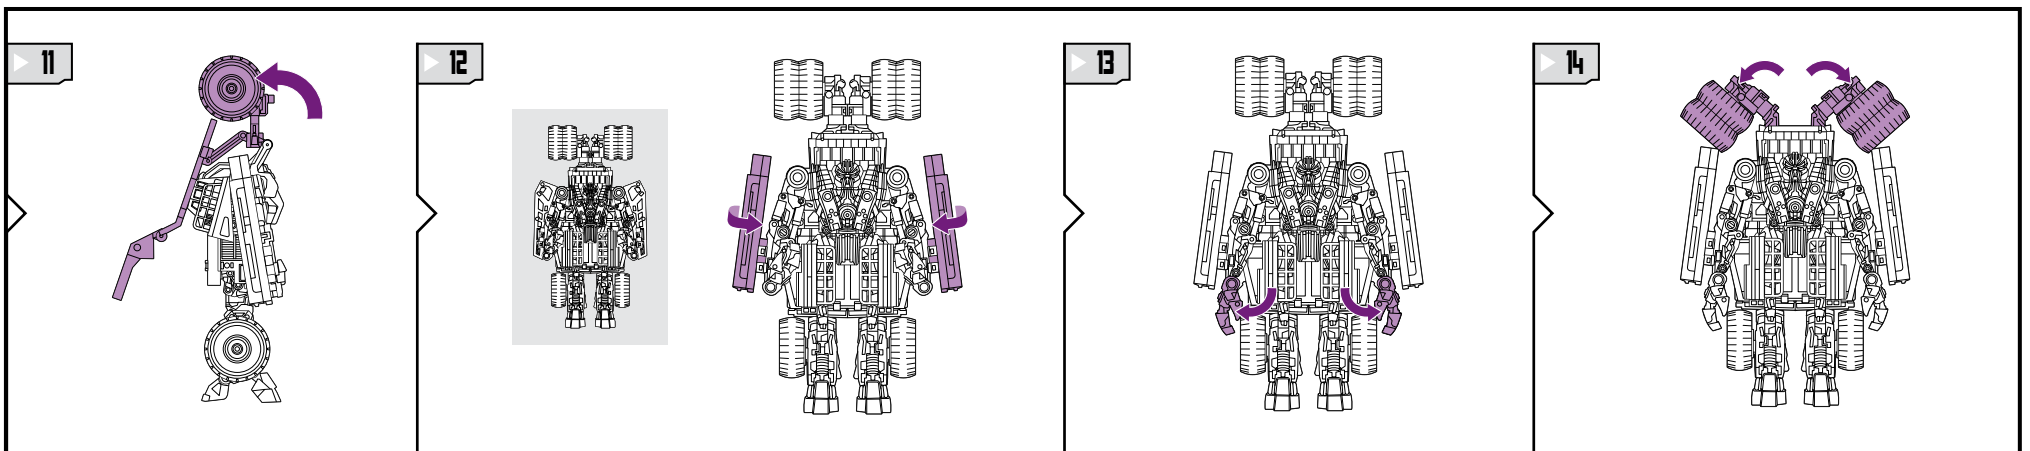

TRANSFORMERS

PAYLOAD

LEVEL: 0 1 2 3 4 5
ADVANCED

DECEPTICON

NOTE: Some parts are made to detach if excessive force is applied and are designed to be reattached if separation occurs. Adult supervision may be necessary for younger children.

AGES 5+
20139/98457 Asst.

TRANSFORMERS.COM

CHANGING TO VEHICLE

CHANGING TO ROBOT

P/N 7034320000

Retain instructions for future reference.

© 2009 Hasbro. All Rights Reserved.
TM & © denote U.S. Trademarks.
Manufactured under license from Tomy Company, Ltd.

NEED HELP?

TRANSFORMERS.COM/INSTRUCTIONS

Some poses may require hand support.

Not suitable for children under 3 years because of small parts – choking hazard.